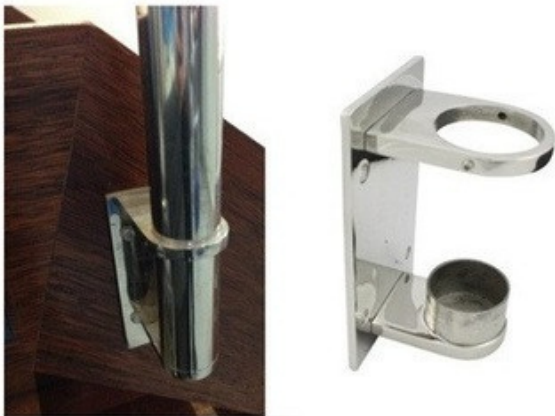

Size(mm): 12, 16, 19

END CAPS

Material: Stainless Steel 304

Surface: Mirror Finish

Size(mm): 50.8*1.2, 63*1.2, 25*1.0, 20*1.0

BALUSTRADE COVERS

Material: StainlessSteel304

Surface: Mirror Finish

Size(mm): 38.1*94*20*0.8, 50.8*94*20*0.8,
63*94*20*0.8

BENDS / ELBOWS

Material: StainlessSteel 304

Surface: Mirror Finish

Size(mm): 12, 19, 25.4, 30, 38, 50.8, 63

BENDS / ELBOWS WITH SLEEVES

Material: StainlessSteel304

Surface: Mirror Finish

Size(mm): 50.8

SIDE BALUSTRADE MOUNTING BRACKET

Material: Stainless Steel304

Surface: Mirror Finish

Size(mm): For Dia: 50mm Balustrade

CUSTOM MADE STAINLESS STEEL ROUND RODS

Full range of SS railings available.

- Suitable for handrail staircase in apartment, balcony, deck etc
- All fittings are very simple and easy to DIY

COMPONENTS:

END CAP SQUARE

Material: Stainless Steel 304

Surface: Mirror Finish

Size(mm): 25x25, 40x40, 50x50