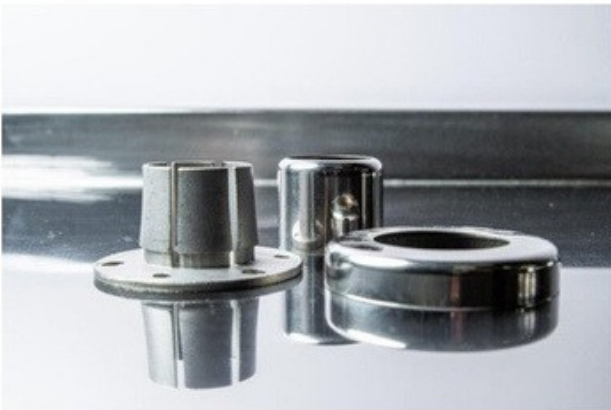

SQUARE END POST WITH TWO SMALL GLASS CLIP

Material: Stainless Steel304

Surface: MirrorFinish

Size(mm): 40x40, 50x50

DOMES CAP SQUARE

Material: Stainless Steel304

Surface: Mirror Finish

Size(mm): 40x40, 50x50