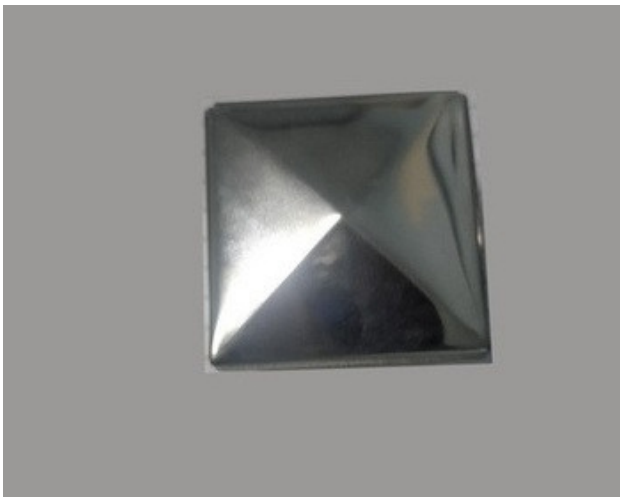

Customizable to your needs

We can supply all fittings for railings

FLAT BAR POST WITH FIXED SPIDER

Material: Stainless Steel 304

Surface: Mirror Finish

Size (mm): 65 mm

ROUND ROD TYPE HANDRAIL SYSTEM – SQUARE BALUSTRADES

- Suitable for handrail staircase in apartment, balcony, deck etc
- All fittings are very simple and easy to DIY

COMPONENTS:

END CAP SQUARE

Material: Stainless Steel 304

Surface: Mirror Finish

Size(mm): 25x25, 40x40, 50x50