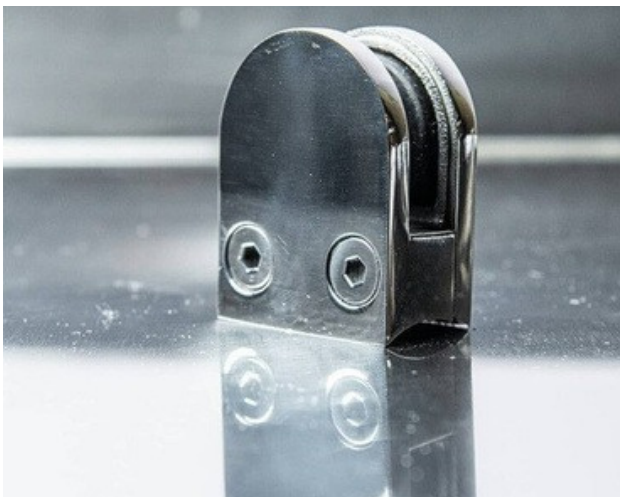

- Suitable for handrail staircase in apartment, balcony, deck etc
- All fittings are very simple and easy to DIY

COMPONENTS:

END CAP SQUARE

Material: Stainless Steel 304

Surface: Mirror Finish

Size(mm): 25x25, 40x40, 50x50

Full range of SS railings available.
Customizable to your needs
We can supply all fittings for railings

SQUARE POST WITH FIVE SQUARE HOLDER

Material: StainlessSteel304

Surface: MirrorFinish

Size(mm): 40x40

GLASS TYPE HANDRAIL SYSTEM – ROUND BALUSTRADES

- Suitable for handrail staircase in apartment, balcony, deck etc
- All fittings are very simple and easy to DIY

COMPONENTS:

GLASS BRACKET HEAVY

Material: Stainless Steel 304, Stamping
Glass Clamp